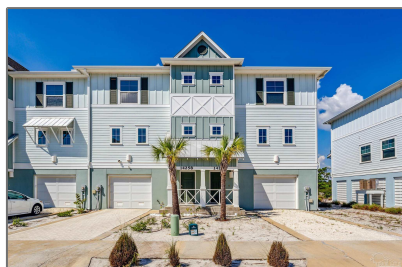

Residential Attached For Sale

1,506 Sqft - 14258 Beach Heather Ct, Pensacola, Florida 32507

Basic [Details](#)

Property Type: **Residential Attached**

Listing Type: **For Sale**

Listing ID: **652958**

Price: **\$569,000**

Bedrooms: **2**

Bathrooms: **2**

Half Bathrooms: **1**

Square Footage: **1,506 Sqft**

Year Built: **2019**

Features

Heating System: **Central**

Cooling System: **Central Air, Ceiling Fan(s)**