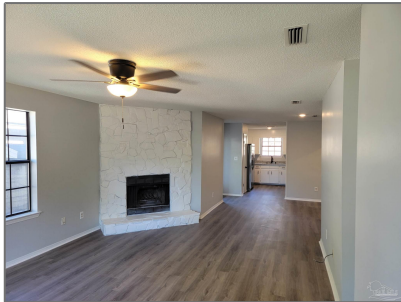

Residential Lease For Rent

1,158 Sqft - 2366 Shoal Creek Dr, Pensacola,
Florida 32514

Basic [Details](#)

Property Type: **Residential Lease**

Listing Type: **For Rent**

Listing ID: **653053**

Price: **\$1,550**