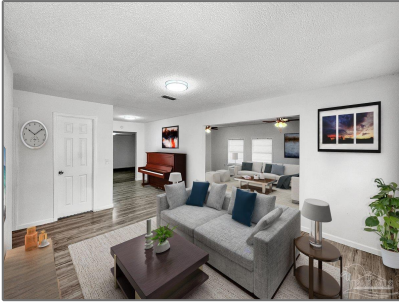

Residential For Sale

1,728 Sqft - 6500 Skyline Dr, Milton, Florida
32570

Basic [Details](#)

Property Type:	Residential
Listing Type:	For Sale
Listing ID:	641404
Price:	\$224,000
Bedrooms:	4
Bathrooms:	2
Square Footage:	1,728 Sqft
Year Built:	1958
Lot Area:	7,840.80 Sqft