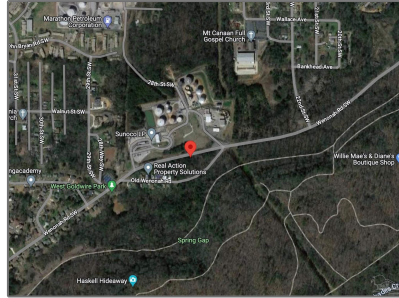

Land For Sale

- 2321 SW Ishkooda Rd, Birmingham, Alabama
35211

Basic Details

Property Type:	Land
Listing Type:	For Sale
Listing ID:	653102
Price:	\$89,900
Lot Area:	91,476 Sqft

Address Map

Country:	US
State:	AL
County:	Other Counties
City:	Birmingham
Zipcode:	35211
Street:	2321 SW Ishkooda Rd
Floor Number:	0
Longitude:	W87° 7' 27.7"
Latitude:	N33° 26' 57.8"