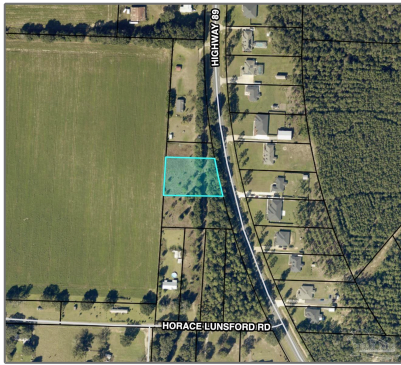

# Land For Sale

- 1 Hwy 89, Milton, Florida 32570

## Basic Details

Property Type:	<b>Land</b>
Listing Type:	<b>For Sale</b>
Listing ID:	<b>653901</b>
Price:	<b>\$38,000</b>
Lot Area:	<b>44,866.80 Sqft</b>

## Address Map

Country:	<b>US</b>
State:	<b>FL</b>
County:	<b>Santa Rosa</b>
City:	<b>Milton</b>
Zipcode:	<b>32570</b>
Street:	<b>1 Hwy 89</b>
Floor Number:	<b>0</b>
Longitude:	<b>W88° 58' 55.9"</b>
Latitude:	<b>N30° 43' 12.7"</b>