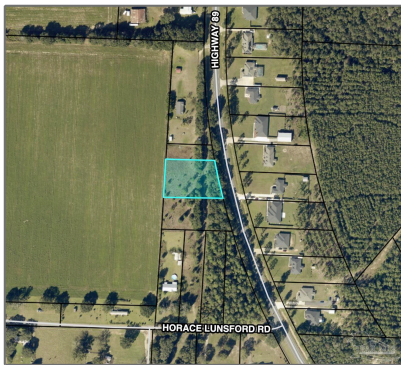

# Land For Sale

- 1 Hwy 89, Milton, Florida 32570

## Basic Details

Property Type:	<b>Land</b>
Listing Type:	<b>For Sale</b>
Listing ID:	<b>653901</b>
Price:	<b>\$38,000</b>
Lot Area:	<b>44,866.80 Sqft</b>

## Address Map

Country:	<b>US</b>
State:	<b>FL</b>
County:	<b>Santa Rosa</b>
City:	<b>Milton</b>
Zipcode:	<b>32570</b>
Street:	<b>1 Hwy 89</b>
Floor Number:	<b>0</b>
Longitude:	<b>W88° 58' 55.9"</b>
Latitude:	<b>N30° 43' 12.7"</b>