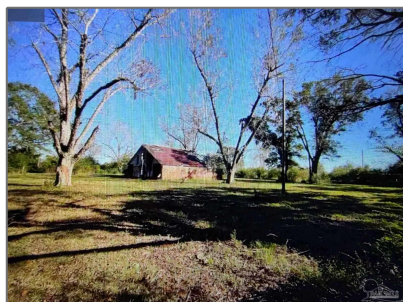

Land For Sale

- 6904 George Leonard Rd, Milton, Florida 32570

Basic [Details](#)

Property Type: **Land**

Listing Type: **For Sale**

Listing ID: **649195**

Price: **\$325,000**

Lot Area: **860,746 Sqft**

Features

Fence:

Fenced, Fenced Pasture

Address [Map](#)

Country: **US**

State: **FL**

County: **Santa Rosa**

City: **Milton**