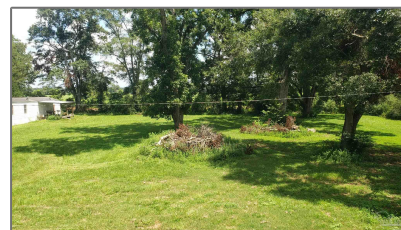

Land For Sale

- 6904 George Leonard Rd, Milton, Florida 32570

Basic [Details](#)

Property Type: **Land**

Listing Type: **For Sale**

Listing ID: **649195**

Price: **\$325,000**

Lot Area: **860,746 Sqft**

Features

Fence:

Fenced, Fenced Pasture

Address [Map](#)

Country: **US**

State: **FL**

County: **Santa Rosa**

City: **Milton**