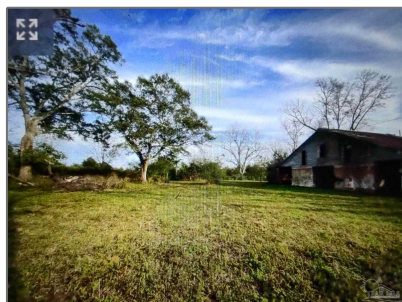

Land For Sale

- 6904 George Leonard Rd, Milton, Florida 32570

Basic [Details](#)

Property Type: **Land**

Listing Type: **For Sale**

Listing ID: **649195**

Price: **\$325,000**

Lot Area: **860,746 Sqft**

Features

Fence:

Fenced, Fenced Pasture

Address [Map](#)

Country: **US**

State: **FL**

County: **Santa Rosa**

City: **Milton**