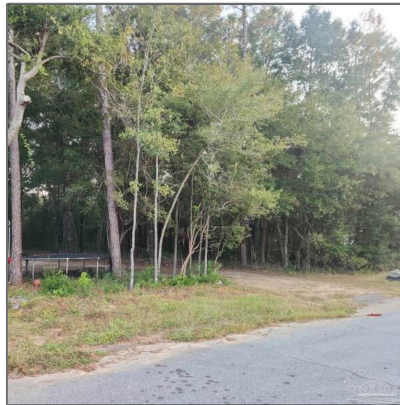

# Land For Sale

- 6980 Trailride N, Milton, Florida 32570

## Basic [Details](#)

Property Type:	<b>Land</b>
Listing Type:	<b>For Sale</b>
Listing ID:	<b>654589</b>
Price:	<b>\$30,000</b>
Lot Area:	<b>11,412.70 Sqft</b>

## Address [Map](#)

Country:	<b>US</b>
State:	<b>FL</b>
County:	<b>Santa Rosa</b>
City:	<b>Milton</b>
Zipcode:	<b>32570</b>
Street:	<b>6980 Trailride N</b>
Floor Number:	<b>0</b>
Longitude:	<b>W88° 58' 14.9"</b>
Latitude:	<b>N30° 41' 7.3"</b>