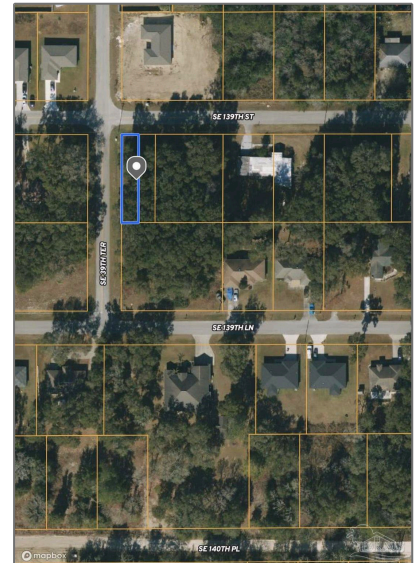

# Land For Sale

- 4024 SE 139th St, Summerfield, Florida 34491

## Basic Details

Property Type:	<b>Land</b>
Listing Type:	<b>For Sale</b>
Listing ID:	<b>653531</b>
Price:	<b>\$9,900</b>
Lot Area:	<b>3,049.20 Sqft</b>

## Address Map

Country:	<b>US</b>
State:	<b>FL</b>
County:	<b>Other Counties</b>
City:	<b>Summerfield</b>
Zipcode:	<b>34491</b>
Street:	<b>4024 SE 139th St</b>
Floor Number:	<b>0</b>
Longitude:	<b>W83° 55' 9.1"</b>
Latitude:	<b>N29° 1' 10.8"</b>