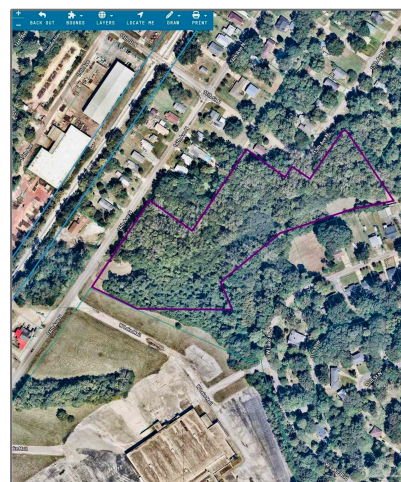

Land For Sale

- 1003 N 14th Ave, Bessemer, Alabama 35020

Basic [Details](#)

Property Type:	Land
Listing Type:	For Sale
Listing ID:	654985
Price:	\$143,500
Lot Area:	357,192 Sqft

Address [Map](#)

Country:	US
State:	AL
County:	Other Counties
City:	Bessemer
Zipcode:	35020
Street:	1003 N 14th Ave
Floor Number:	0
Longitude:	W87° 1' 33.3"
Latitude:	N33° 24' 0.7"