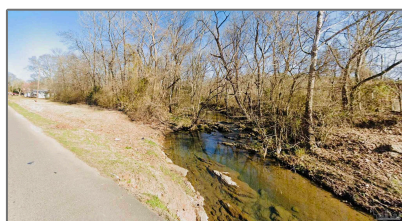

Land For Sale

- 1003 N 14th Ave, Bessemer, Alabama 35020

Basic [Details](#)

Property Type:	Land
Listing Type:	For Sale
Listing ID:	654985
Price:	\$143,500
Lot Area:	357,192 Sqft

Address [Map](#)

Country:	US
State:	AL
County:	Other Counties
City:	Bessemer
Zipcode:	35020
Street:	1003 N 14th Ave
Floor Number:	0
Longitude:	W87° 1' 33.3"
Latitude:	N33° 24' 0.7"