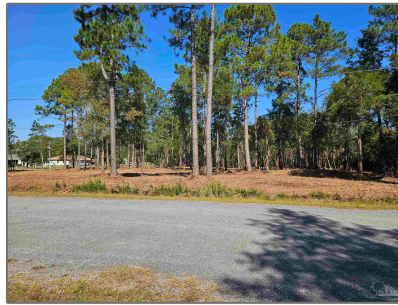

Land For Sale

- Wildwood Dr, Milton, Florida 32570

Basic Details

| | |
|----------------|---------------------|
| Property Type: | Land |
| Listing Type: | For Sale |
| Listing ID: | 655050 |
| Price: | \$144,950 |
| Lot Area: | 261,360 Sqft |

Address Map

| | |
|---------------|-----------------------|
| Country: | US |
| State: | FL |
| County: | Santa Rosa |
| City: | Milton |
| Zipcode: | 32570 |
| Street: | Wildwood Dr |
| Floor Number: | 0 |
| Longitude: | W88° 56' 38.8" |
| Latitude: | N30° 36' 26.9" |