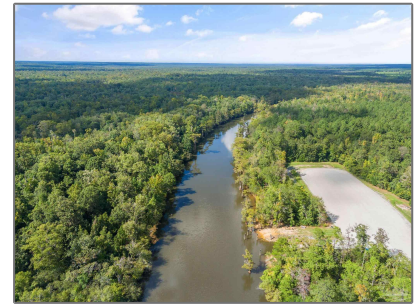

Land For Sale

- Parcel 6 Mineral Springs Rd, Jay, Florida 32565

Basic Details

Property Type:	Land
Listing Type:	For Sale
Listing ID:	652435
Price:	\$69,900
Lot Area:	185,566 Sqft

Address Map

Country:	US
State:	FL
County:	Santa Rosa
City:	Jay
Zipcode:	32565
Street:	Parcel 6 Mineral Springs Rd
Floor Number:	0
Longitude:	W88° 43' 57.4"
Latitude:	N30° 50' 14.5"