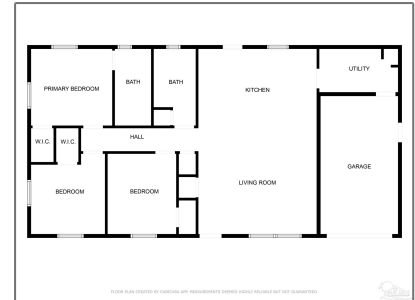

## Basic Details

Property Type:	<b>Residential</b>
Listing Type:	<b>For Sale</b>
Listing ID:	<b>655316</b>
Price:	<b>\$250,000</b>
Bedrooms:	<b>3</b>
Bathrooms:	<b>2</b>
Square Footage:	<b>1,146 Sqft</b>
Year Built:	<b>1975</b>
Lot Area:	<b>10,018.80 Sqft</b>