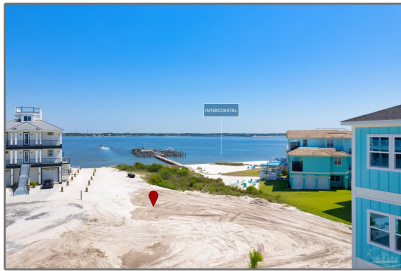

# Land For Sale

- 1440 Tina Dr, Navarre Beach, Florida 32566