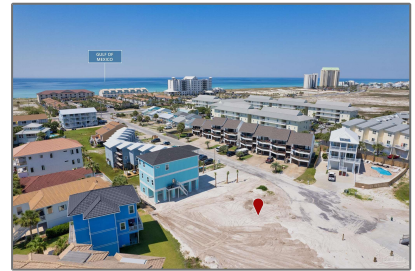

# Land For Sale

- 1440 Tina Dr, Navarre Beach, Florida 32566

## Address [Map](#)

Country:	<b>US</b>
State:	<b>FL</b>
County:	<b>Santa Rosa</b>
City:	<b>Navarre Beach</b>
Zipcode:	<b>32566</b>
Street:	<b>1440 Tina Dr</b>
Floor Number:	<b>0</b>
Longitude:	<b>W87° 7' 45.3"</b>
Latitude:	<b>N30° 22' 56"</b>