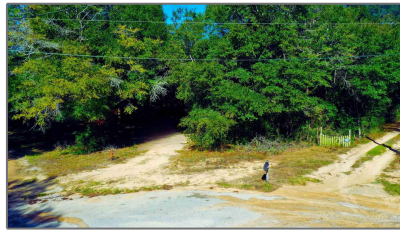

Land For Sale

- Lot 27 Delta Dr, Milton, Florida 32583

Basic Details

Property Type:	Land
Listing Type:	For Sale
Listing ID:	655636
Price:	\$99,000
Lot Area:	128,938 Sqft

Address Map

Country:	US
State:	FL
County:	Santa Rosa
City:	Milton
Zipcode:	32583
Street:	Lot 27 Delta Dr
Floor Number:	0
Longitude:	W87° 0' 45.4"
Latitude:	N30° 37' 13.1"