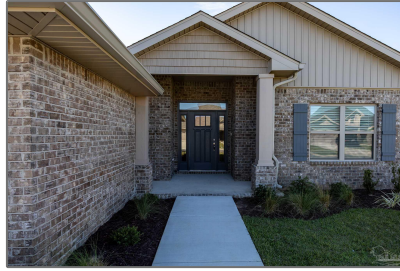

Residential For Sale

2,105 Sqft - 6287 Pineapple Dr, Milton, Florida
32570

Basic [Details](#)

Property Type:	Residential
Listing Type:	For Sale
Listing ID:	648325
Price:	\$382,074
Bedrooms:	4
Bathrooms:	2
Square Footage:	2,105 Sqft
Year Built:	2024
Lot Area:	10,890 Sqft