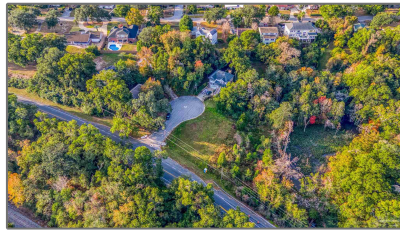

# Land For Sale

- 4685 Scenic Ct, Pensacola, Florida 32514

## Basic [Details](#)

Property Type:	<b>Land</b>
Listing Type:	<b>For Sale</b>
Listing ID:	<b>656296</b>
Price:	<b>\$95,000</b>
Lot Area:	<b>16,605.10 Sqft</b>

## Address [Map](#)

Country:	<b>US</b>
State:	<b>FL</b>
County:	<b>Escambia</b>
City:	<b>Pensacola</b>
Zipcode:	<b>32514</b>
Street:	<b>4685 Scenic Ct</b>
Floor Number:	<b>0</b>
Longitude:	<b>W88° 50' 23.8"</b>
Latitude:	<b>N30° 29' 43.3"</b>