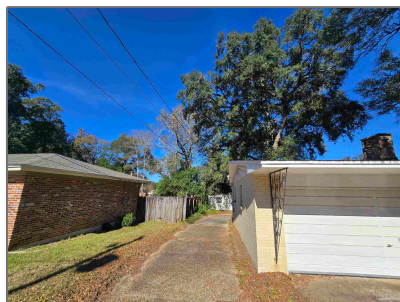

Residential For Sale

1,593 Sqft - 6516 Berryhill Rd, Milton, Florida
32570

Basic [Details](#)

Property Type: **Residential**

Listing Type: **For Sale**

Listing ID: **656502**

Price: **\$159,000**

Bedrooms: **2**

Bathrooms: **1**

Half Bathrooms: **1**

Square Footage: **1,593 Sqft**

Year Built: **1963**

Lot Area: **11,979 Sqft**

Address [Map](#)

Country: **US**

State: **FL**

County: **Santa Rosa**

City: **Milton**

Zipcode: **32570**

Street: **6516 Berryhill Rd**

Floor Number: **0**

Features

Heating System: **Central, Fireplace(s),
Natural Gas**

Cooling System: **Central Air**