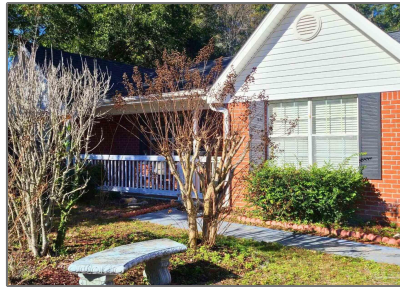

Residential For Sale

1,284 Sqft - 6520 Eagle Crest Dr, Milton, Florida
32570

Basic [Details](#)

Property Type:	Residential
Listing Type:	For Sale
Listing ID:	656529
Price:	\$249,000
Bedrooms:	3
Bathrooms:	2
Square Footage:	1,284 Sqft
Year Built:	2000
Lot Area:	11,325.60 Sqft

Address [Map](#)

Country:	US
State:	FL
County:	Santa Rosa
City:	Milton
Zipcode:	32570
Street:	6520 Eagle Crest Dr
Floor Number:	0
Longitude:	W88° 57' 6.9"

Latitude:

N30° 42' 11.6"

Agent Info

Charles Stallions