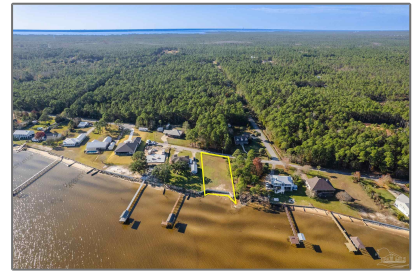

# Land For Sale

- 2208 Tidewater Dr, Milton, Florida 32583

## Basic [Details](#)

Property Type:	<b>Land</b>
Listing Type:	<b>For Sale</b>
Listing ID:	<b>656623</b>
Price:	<b>\$225,000</b>
Lot Area:	<b>23,653.10 Sqft</b>