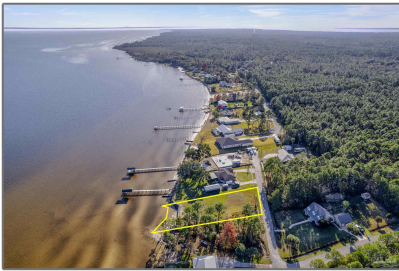

# Land For Sale

- 2208 Tidewater Dr, Milton, Florida 32583

## Basic [Details](#)

Property Type:	<b>Land</b>
Listing Type:	<b>For Sale</b>
Listing ID:	<b>656623</b>
Price:	<b>\$225,000</b>
Lot Area:	<b>23,653.10 Sqft</b>

## Address [Map](#)

Country:	<b>US</b>
State:	<b>FL</b>
County:	<b>Santa Rosa</b>
City:	<b>Milton</b>
Zipcode:	<b>32583</b>
Street:	<b>2208 Tidewater Dr</b>
Floor Number:	<b>0</b>
Longitude:	<b>W88° 57' 14.5"</b>
Latitude:	<b>N30° 30' 58.8"</b>