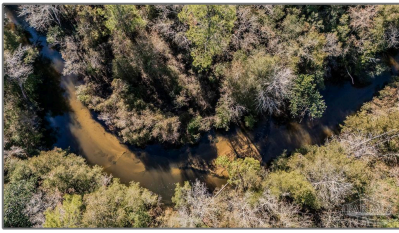

Land For Sale

- 0000 Southridge Rd, Milton, Florida 32570

Basic [Details](#)

Property Type:	Land
Listing Type:	For Sale
Listing ID:	657043
Price:	\$1,036,000
Lot Area:	1,611,720 Sqft

Features

View: [Creek/stream](#)