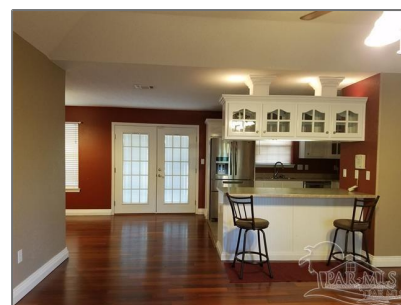

## Basic [Details](#)

Property Type:	<b>Residential</b>
Listing Type:	<b>For Sale</b>
Listing ID:	<b>657259</b>
Price:	<b>\$296,000</b>
Bedrooms:	<b>3</b>
Bathrooms:	<b>2</b>
Square Footage:	<b>1,634 Sqft</b>
Year Built:	<b>2002</b>
Lot Area:	<b>39,204 Sqft</b>