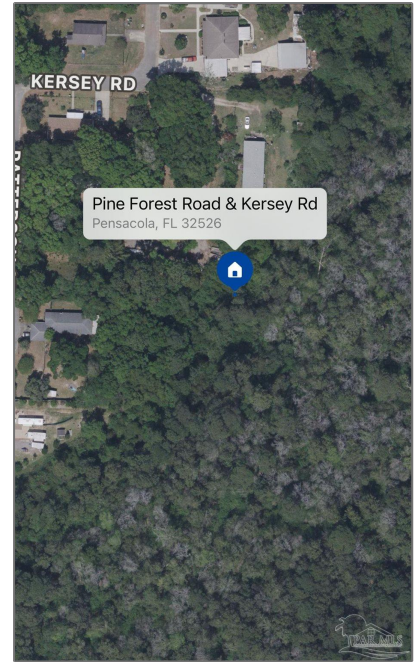

# Land For Sale

- PINE FOREST RD Kersey Rd, Pensacola, Florida  
32526

## Basic Details

Property Type:	<b>Land</b>
Listing Type:	<b>For Sale</b>
Listing ID:	<b>658225</b>
Price:	<b>\$75,000</b>
Lot Area:	<b>44,213.40 Sqft</b>

## Address Map

Country:	<b>US</b>
State:	<b>FL</b>
County:	<b>Escambia</b>
City:	<b>Pensacola</b>
Zipcode:	<b>32526</b>
Street:	<b>PINE FOREST RD Kersey Rd</b>
Floor Number:	<b>0</b>
Longitude:	<b>W88° 40' 12.4"</b>
Latitude:	<b>N30° 29' 24.7"</b>