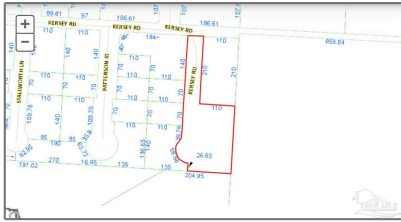

# Land For Sale

- PINE FOREST RD Kersey Rd, Pensacola, Florida  
32526

## Basic Details

Property Type:	<b>Land</b>
Listing Type:	<b>For Sale</b>
Listing ID:	<b>658225</b>
Price:	<b>\$75,000</b>
Lot Area:	<b>44,213.40 Sqft</b>

## Address Map

Country:	<b>US</b>
State:	<b>FL</b>
County:	<b>Escambia</b>
City:	<b>Pensacola</b>
Zipcode:	<b>32526</b>
Street:	<b>PINE FOREST RD Kersey Rd</b>
Floor Number:	<b>0</b>
Longitude:	<b>W88° 40' 12.4"</b>
Latitude:	<b>N30° 29' 24.7"</b>