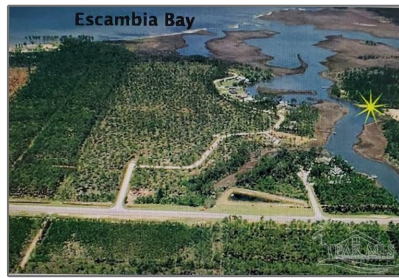

Land For Sale

- 0030 0040 Del Rey Dr, Milton, Florida 32583

Basic [Details](#)

Property Type:	Land
Listing Type:	For Sale
Listing ID:	594652
Price:	\$64,900
Lot Area:	18,295.20 Sqft

Address [Map](#)

Country:	US
State:	FL
County:	Santa Rosa
City:	Milton
Zipcode:	32583
Street:	0030 0040 Del Rey Dr
Floor Number:	0
Longitude:	W88° 54' 29.3"
Latitude:	N30° 31' 26.9"